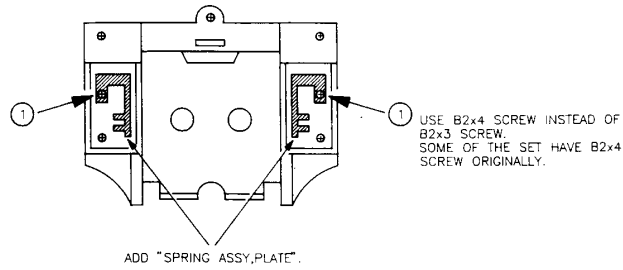

SONY

Hi-Fi Products
Service Bulletin

Model: DTC-75ES/55ES

No. 166

Subject: Intermittent No Loading or No
Ejecting

Date: February 8, 1991

Symptom:
(62)

Cassette loads and/or ejects intermittently.

Solution: If this symptom occurs, please add two spring steel plates
as shown below:

Description	Part Number
Spring Assembly, Plate	X-3362-655-1

CSA-13 DAT

Reference: SB AU90043

PRINTED IN U.S.A.
CSA-13191-7